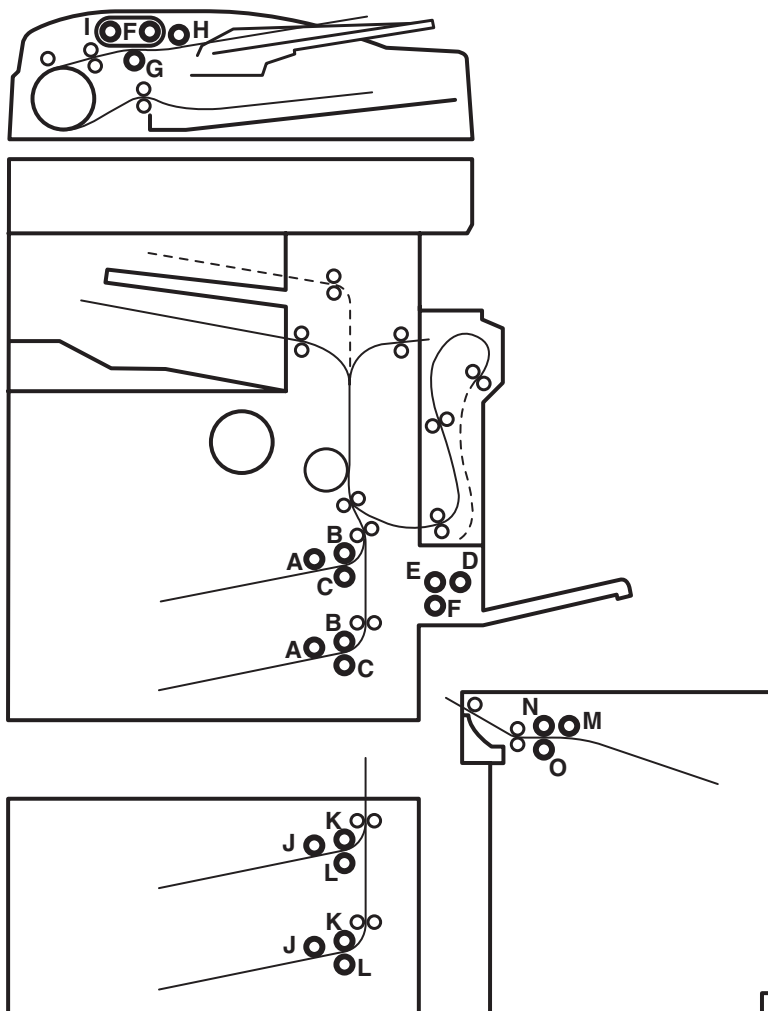

Aficio 1035/1045 (with DF-70, PS-360, RT-36)

**Gestetner 3502/3502 P/4502/4502 P
Savin 2535/2235/2535 P/2545/2245/2545 P**

	Description	OEM PN	Katun PN
A	Pickup Roller	AF030034	22882
B	Feed Roller	AF031035	18484
C	Separation Roller	AF032035	18483
D	Bypass Pickup Roller	AF030036	18482
E	Bypass Feed Roller	AF031036	18484
F	Bypass Separation Roller	AF032036	18483
G	ADF Reverse Roller	A8592241	22890
H	Pickup Roller (with hub assembly)	B3512126	23390
I	Feed Belt	B3512222	22886
J	Pickup Roller	AF030035	18482
K	Feed Roller	AF031035	18484
L	Separation Roller	AF032035	18483
M	Pickup Roller	AF030021	632525
N	Paper Feed Roller	AF031021	632521
O	Separation Roller	AF032021	632523

REPLACEMENT KITS

	Description	Katun PN
	Feed Tire Replacement Kit <i>Kit Includes:</i>	7001126
M	(1) Pickup Roller	
N	(1) Feed Roller	
O	(1) Separation Roller	
	Feed Roller Kit <i>Kit Includes:</i>	70020136
A	(1) Pickup Roller	
B	(1) Feed Roller	
C	(1) Separation Roller