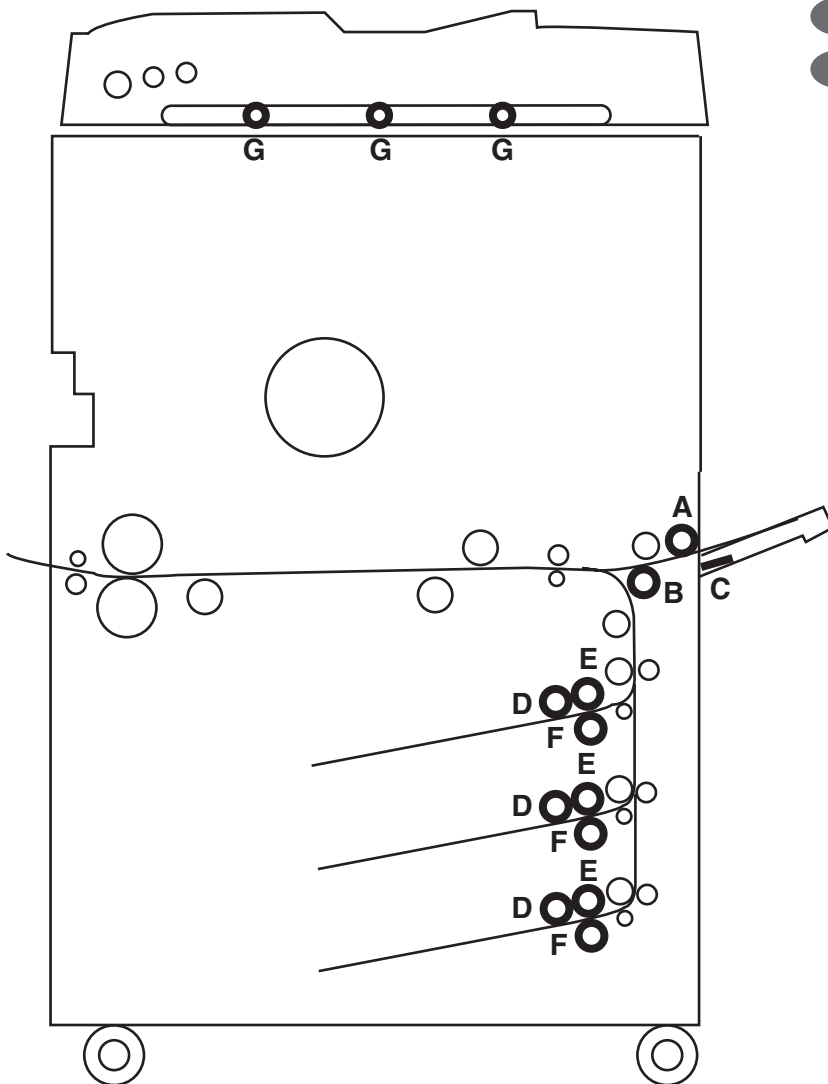

Ricoh NC-5006 (with DF-60)

Savin SC106

Description	OEM PN	Katun PN

A Pickup Roller	AF030021	632525
B Separation Roller	AF032021	632523
C Friction Pad	54472927	14401
D Pickup Roller	AF030020	12106
E Feed Roller	AF031022	12104
F Separation Roller	AF032023	12105
G Belt Pressure Roller (with shaft)	A3762096	18496