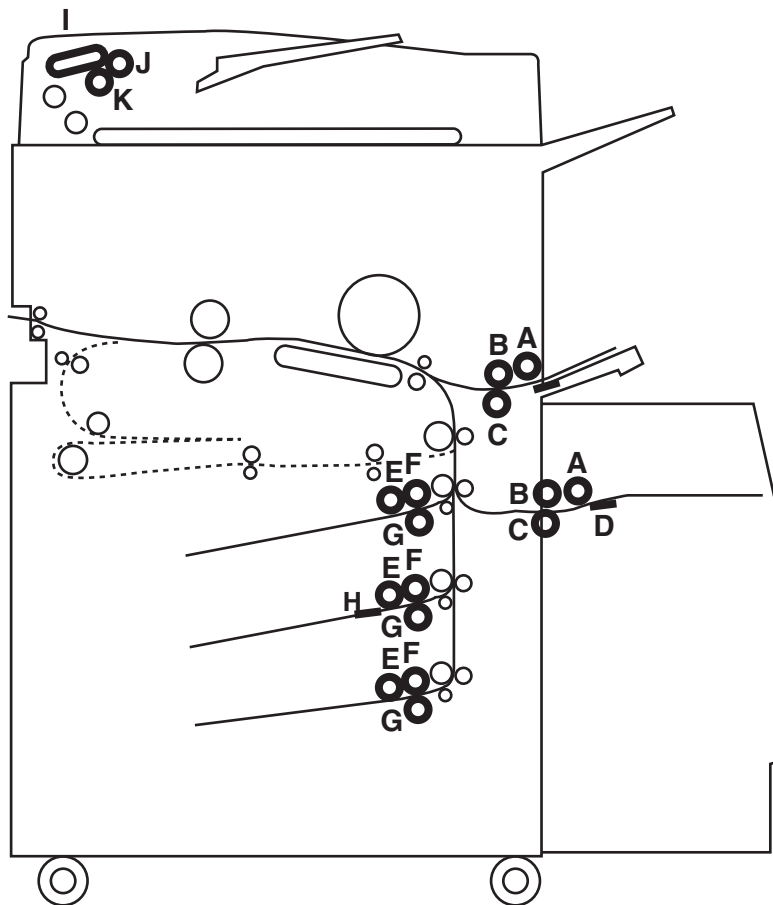

Ricoh Aficio 550/650 (with RT-37)

Gestetner 3255/3265
Savin 9955DP/9965DP

Description	OEM PN	Katun PN
A Pickup Roller	AF030021	632525
B Feed Roller	AF031021	632521
C Separation Roller	AF032021	632523
D Friction Pad (RT-37)	A4212543	15507
E Pickup Roller	AF030020	12106
F Feed Roller	AF031022	12104
G Separation Roller	AF032023	12105
H Bottom Plate Friction Pad	AF013005	19799
I Feed Belt	A6801241 A8061295	17521
J Pickup Roller	A8061321	17775
K Separation Roller	A6801671	22888

REPLACEMENT KIT

Description	Katun PN
Feed Tire Replacement Kit	11126
<i>Kit Includes:</i>	

- **A** (1) Pickup Roller
- **B** (1) Feed Roller
- **C** (1) Separation Roller