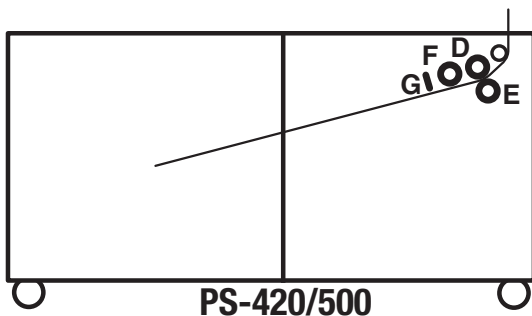

Aficio 220/270/1022/1027/2022/2027 (with DF-69/75, PS-440/490, PS-420/500)

**Gestetner 3222/3227/2212/2712/
DSM 622/DSM 627
Savin 9922 DP/ 9927 DP/ 2522/
2527/4022/4027**

Description	OEM PN	Katun PN
A Feed Belt	A8592141	22885
B ADF Reverse Roller (with hub assembly)	A8592241	22890
C Friction Pad (Only on 1022/1027/2022/2027 models)	A8602831	25432
D Feed Roller	AF031035	18484
E Separation Roller	AF032035	18483
F Pickup Roller	AF030035	18482
G Friction Pad	A4212543	15507
H Friction Pad	A8602831	25432

REPLACEMENT KITS

Description	Katun PN
Feed Roller Kit (only on PS-420, 500) <i>Kit Includes:</i>	20136

- **D** (1) Feed Roller
- **E** (1) Separation Roller
- **F** (1) Pickup Roller