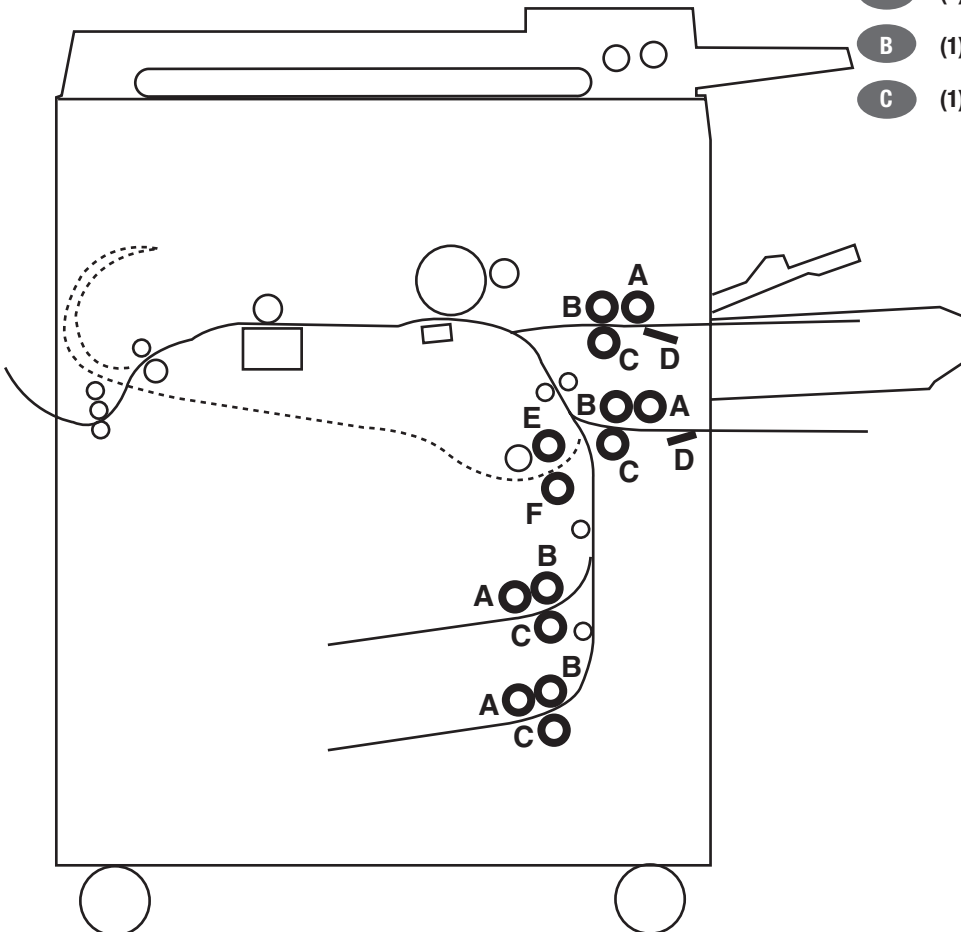

Ricoh FT-5540/5570/5590/6620/6750 (with PS-220)

Gestetner 2543ZD/2553ZD
Savin 7334/7430/7500/9520

Description	OEM PN	Katun PN
A Pickup Roller	54472723	632525
B Feed Roller	54472726	632521
C Separation Roller	54472693	632523
D Friction Pad (FT-5540, 5570, 5590, 6620)	54472927	14401
E Duplex Feed Roller	AF010003	10496
F Duplex Separation Roller	52062605	632327

REPLACEMENT KIT

Description	Katun PN
Feed Tire Replacement Kit <i>Kit Includes:</i>	11126

- **A** (1) Pickup Roller
- **B** (1) Feed Roller
- **C** (1) Separation Roller