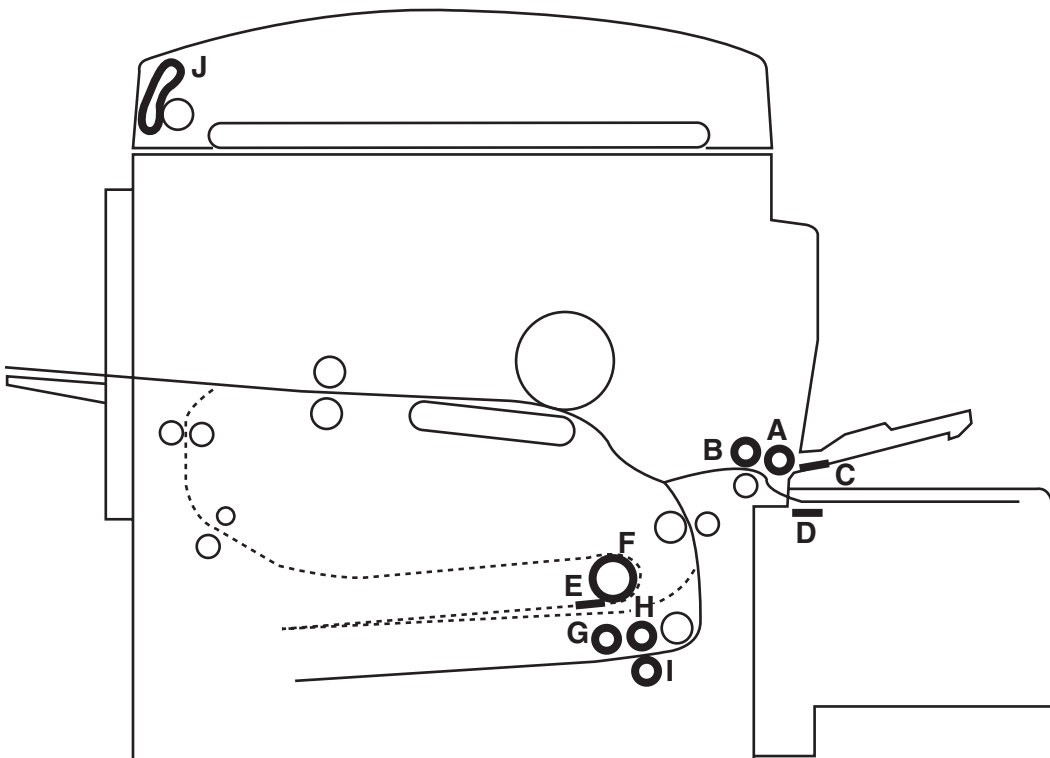

Ricoh Aficio 400/401/500 (with DF-61, PS-280, or PS-290)

**Gestetner 2640E/3240/2850E
Savin 9940DP/9940DPC/9950DP**

	Description	OEM PN	Katun PN
A	Pickup Roller	AF030031	16930
B	Feed Roller	AF031031	16931
C	Friction Pad	54472927	14401
D	Friction Pad	A4212543	15507
E	Duplex Friction Pad	AF013003	15684
F	Feed Roller	AF031024	17811
G	Pickup Roller (PS-280, 290)	AF030025	13252
H	Feed Roller (PS-280, 290)	AF031026	10496
I	Separation Roller (PS-280, 290)	AF032027	13047
J	Separation Belt (DF-61)	A5481276	22258