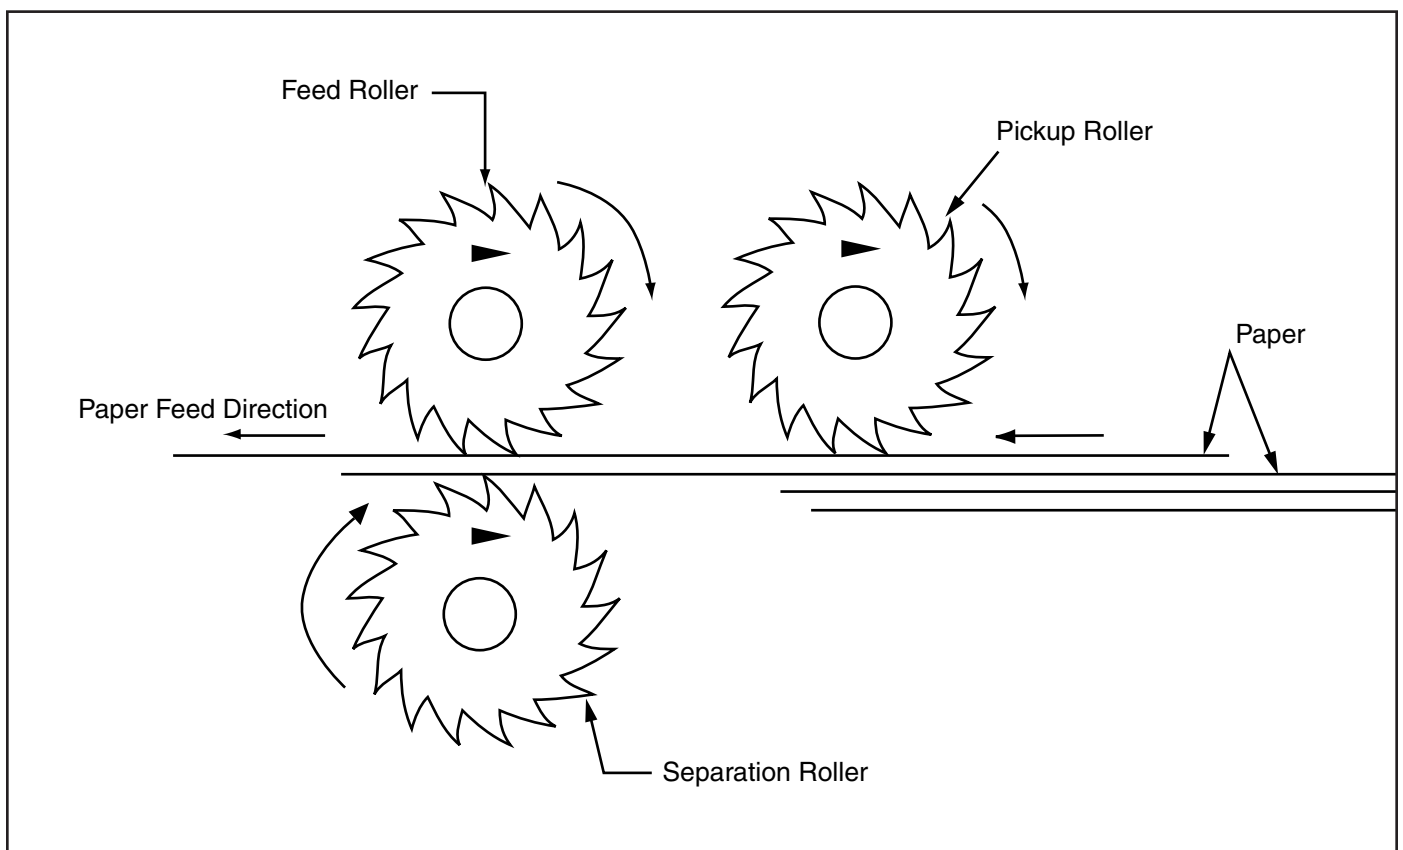

1. Cross-reference Katun part numbers with the OEM part number for a given feed component.
2. Locate the feed component in the appropriate machine illustration and then reference its identification letter in the product listing.

Every "crepe-style" (textured surface) Katun feed tire is imprinted with a directional arrow. When installing, it is essential that the imprinted arrow points in the direction of required tire rotation. In certain machine applications, this may mean that the side for the tire that bears the imprinted arrow faces toward the technician; in other applications, the arrow side may face toward the rear of the machine.