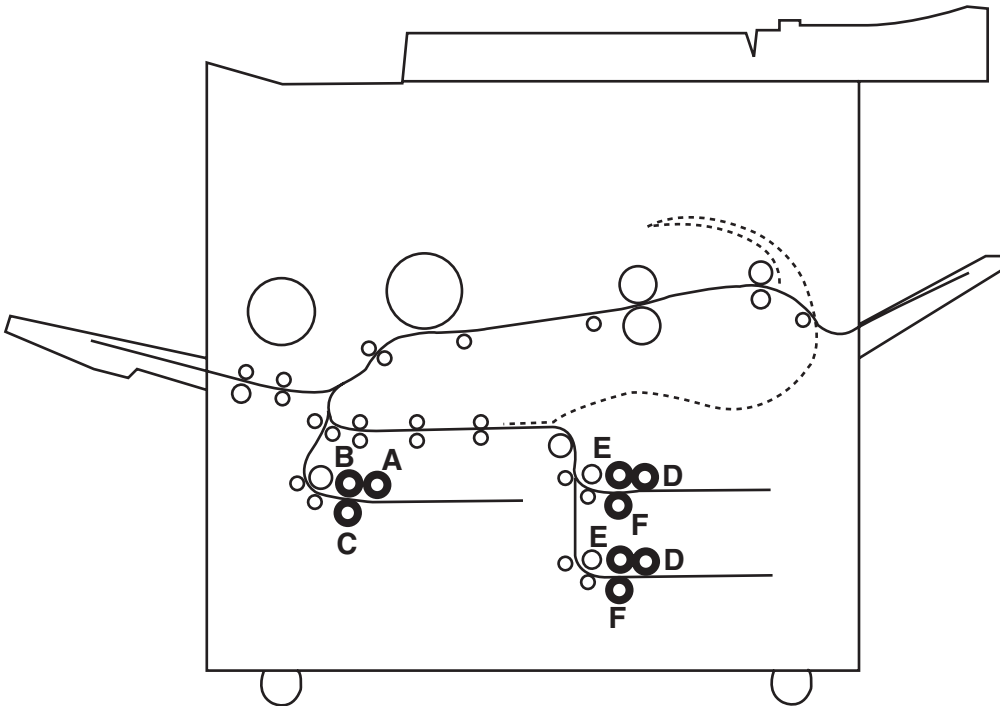

Ricoh FT-8680/8980

Gestetner 2680/2680RDH
Savin 9800/9800RF

Description	OEM PN	Katun PN
A Pickup Roller	AF030020	12106
B Feed Roller	AF031022	12104
C Separation Roller	AF032023	12105
D Pickup Roller	AF030021	632525
E Feed Roller	AF031021	632521
F Separation Roller	AF032021	632523

REPLACEMENT KIT

Description	Katun PN
Feed Tire Replacement Kit	11126
<i>Kit Includes:</i>	
D (1) Pickup Roller	
E (1) Feed Roller	
F (1) Separation Roller