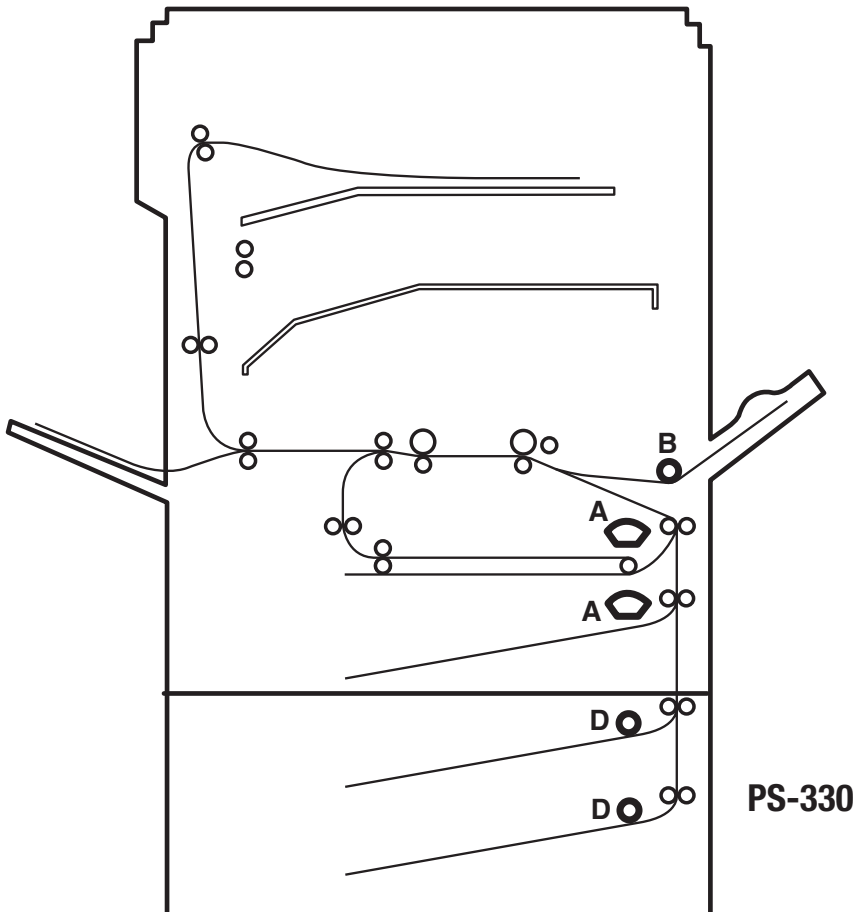

Aficio 200/250 (with DF-43, DF-65, PS-330)

Gestetner 3220/3225
Savin 9920 DP/9925 DP

Description	OEM PN	Katun PN

A Paper Feed Roller (with hub assembly)	A2192555	20085
B Bypass Feed Roller	G0202721	19647
C Original Pickup Roller	A6281241	18137
D Paper Feed Roller	AF031056	16894