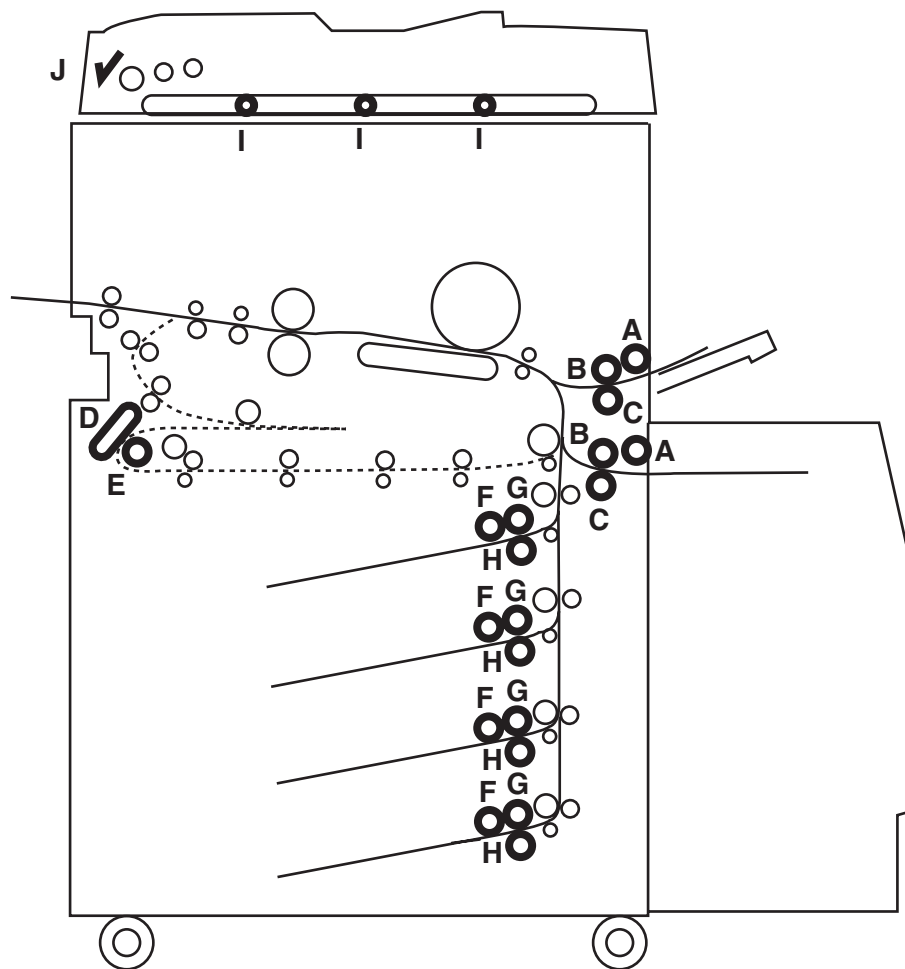

Ricoh FT-6645/6665/7650/7660/7670
(with DF-60, DF-62, RT-31 or RT-34)

Gestetner 2545D/2565D/2651/2760/2770
Savin 9450/9650/9500/9600/9700