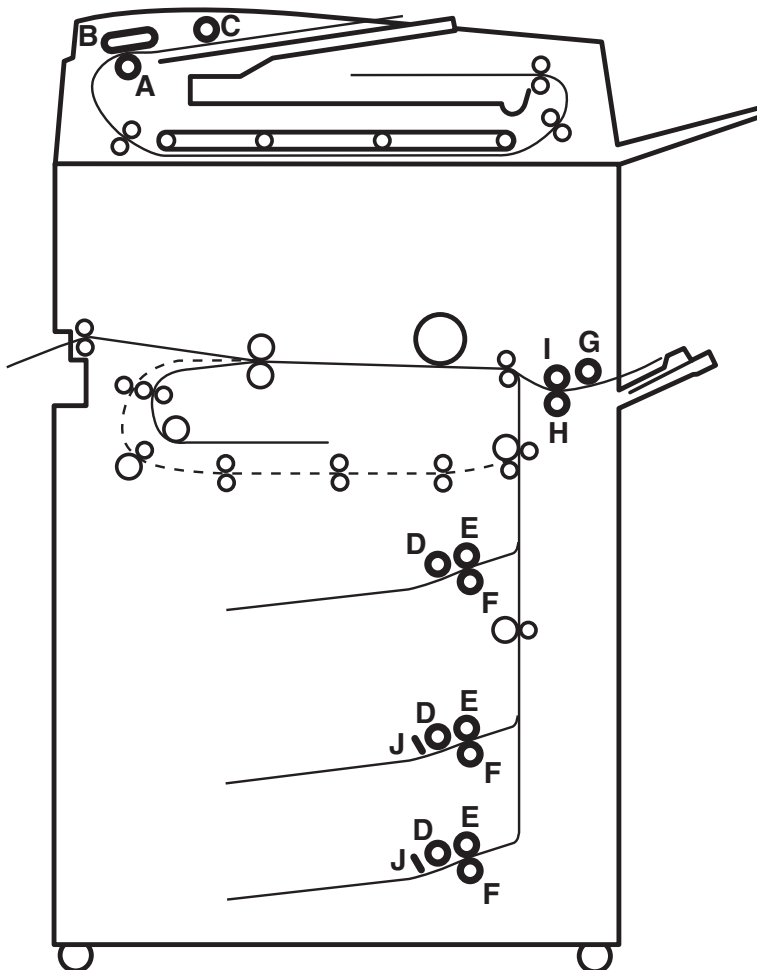

Aficio 551/700/1055

Gestetner 3355/3370/5502

Savin 2055 DP/ 2070 DP/2555

Description	OEM PN	Katun PN

A Separation Roller (Only on Aficio 551/700)	A6801671	22888
A ADF Reverse Roller (with hub assembly)	A8592241	22890
B Paper Feed Belt	A8061295	17521
C Paper Pickup Roller	A8061321	17775
D Paper Pickup Roller	AF030040	20064
E Feed Roller	AF031040	20064
F Separation Roller	AF032040	21389
G Bypass Pickup Roller	AF030041	20064
H Bypass Lower Separation Roller	AF032041	21389
I Bypass Paper Feed Roller	AF031041	20064
J Bottom Plate Friction Pad	AF013005	19799