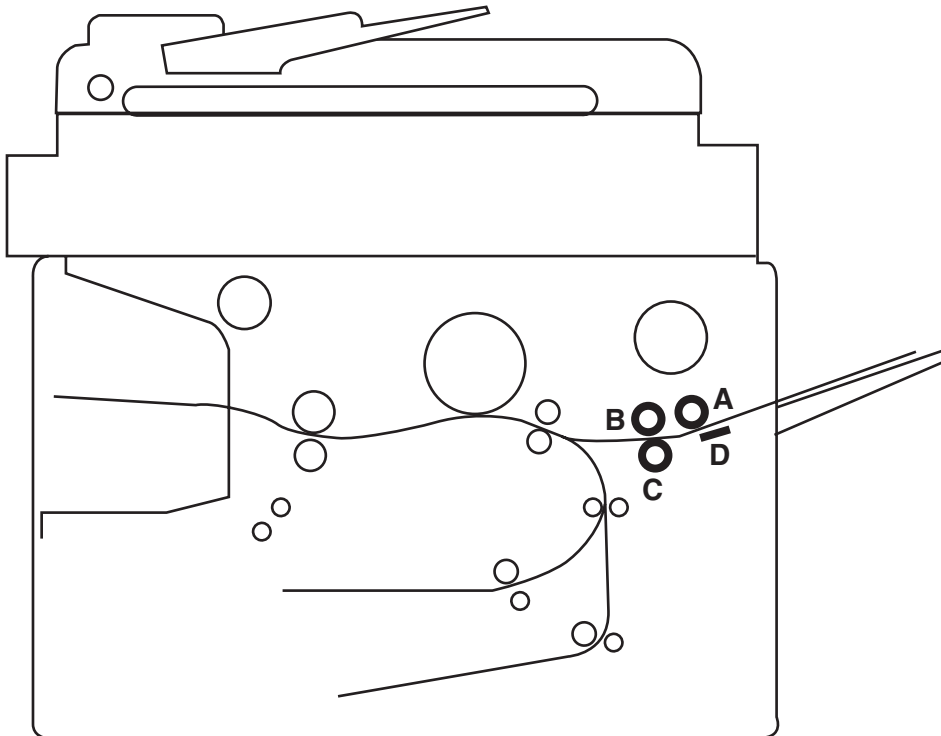

Ricoh FT-4415/4418/4421 (with DF-54 or DF-57)

Gestetner 2515Z/2521Z
Savin 9150/9180/9210

	Description	OEM PN	Katun PN
A	Pickup Roller	AF030002	10824
B	Feed Roller	AF031006	10824
C	Separation Roller	52062605	632327
D	Friction Pad (FT 4418, 4421)	54472927	14401