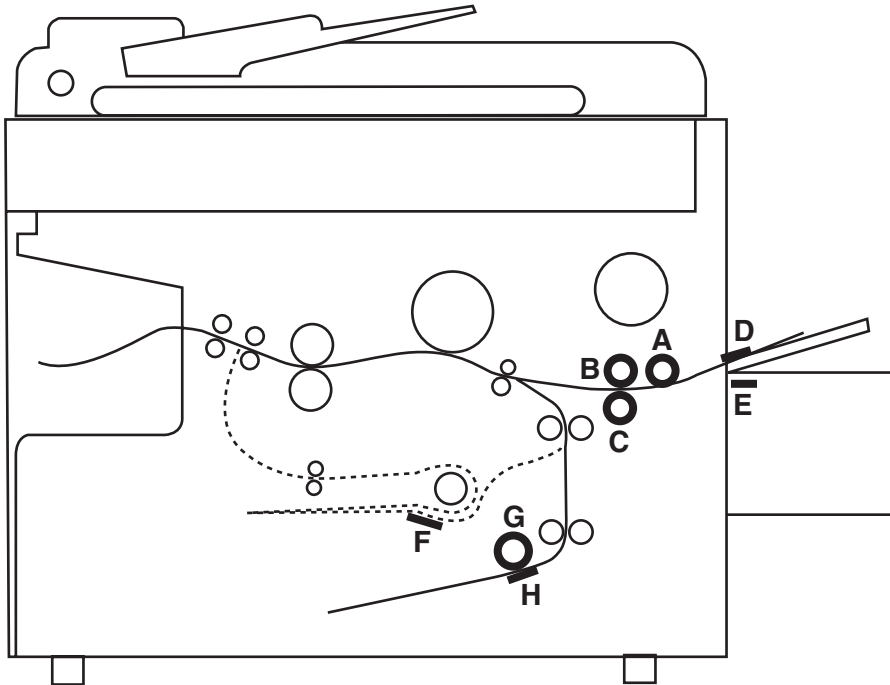

Ricoh FT-4427/4727/5433/5733

Gestetner 2527LZ/2527ZD/2533LZ/2533ZD
Savin 9270/9330/9335

	Description	OEM PN	Katun PN
A	Pickup Roller	AF030019	632525
B	Feed Roller	AF031019	10824
C	Separation Roller	AF032019	632523
D	Friction Pad	54472927	14401
E	Friction Pad (FT-5433, 5733)	A4212543	15507
F	Duplex Friction Pad (FT-4727, 5733)	AF013003	15684
G	Feed Roller	52152619	11091
H	Friction Pad	A0692820	10227