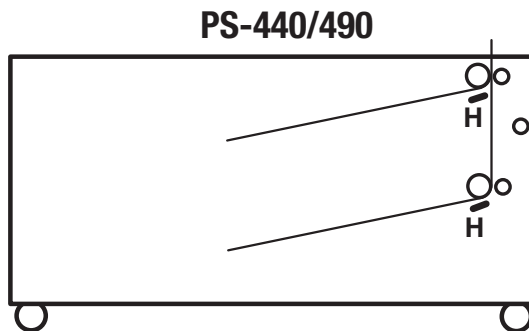

Aficio 220/270/1022/1027/2022/2027 (with DF-69/75, PS-440/490, PS-420/500)

**Gestetner 3222/3227/2212/2712/
DSM 622/DSM 627
Savin 9922 DP/ 9927 DP/ 2522/
2527/4022/4027**

Description	OEM PN	Katun PN
A Feed Belt	A8592141	22885
B ADF Reverse Roller (with hub assembly)	A8592241	22890
C Friction Pad (Only on 1022/1027/2022/2027 models)	A8602831	25432
D Feed Roller	AF031035	18484
E Separation Roller	AF032035	18483
F Pickup Roller	AF030035	18482
G Friction Pad	A4212543	15507
H Friction Pad	A8602831	25432

REPLACEMENT KITS

Description	Katun PN
Feed Roller Kit (only on PS-420, 500) <i>Kit Includes:</i>	20136

- **D** (1) Feed Roller
- **E** (1) Separation Roller
- **F** (1) Pickup Roller