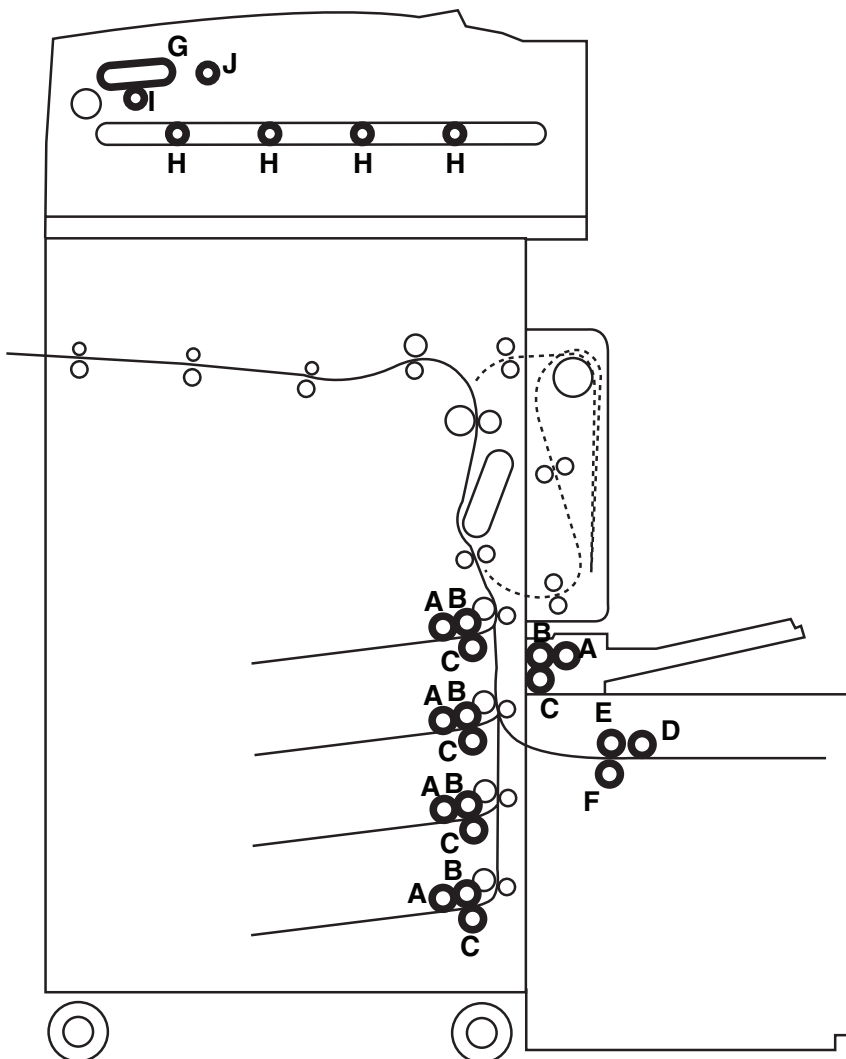

Ricoh Aficio 340/350/450 (with DF-67, PS-360, or RT-36)

**Gestetner 3235S/3235/3245
Savin 9935D/9935DP/9945DP**

Description	OEM PN	Katun PN
A Pickup Roller	AF030035 AF030036	18482
B Feed Roller	AF031035 AF031036	18484
C Separation Roller	AF032035 AF032036	18483
D Pickup Roller (RT-36)	AF030021	632525
E Feed Roller (RT-36)	AF031021	632521
F Separation Roller (RT-36)	AF032021	632523
G Original Feed Belt (DF-67)	A6801241	17521
H Belt Pressure Roller (DF-67) (with shaft)	A5481461	23146
I Separation Roller	A6801671	22888
J Pickup Roller	A6801851	20160

REPLACEMENT KITS

Description	Katun PN
Feed Tire Replacement Kit (RT-36) <i>Kit Includes:</i>	11126
D (1) Pickup Roller	
E (1) Feed Roller	
F (1) Separation Roller	
Feed Roller Kit (PS-360) <i>Kit Includes:</i>	20136
A (1) Pickup Roller	
B (1) Feed Roller	
C (1) Separation Roller