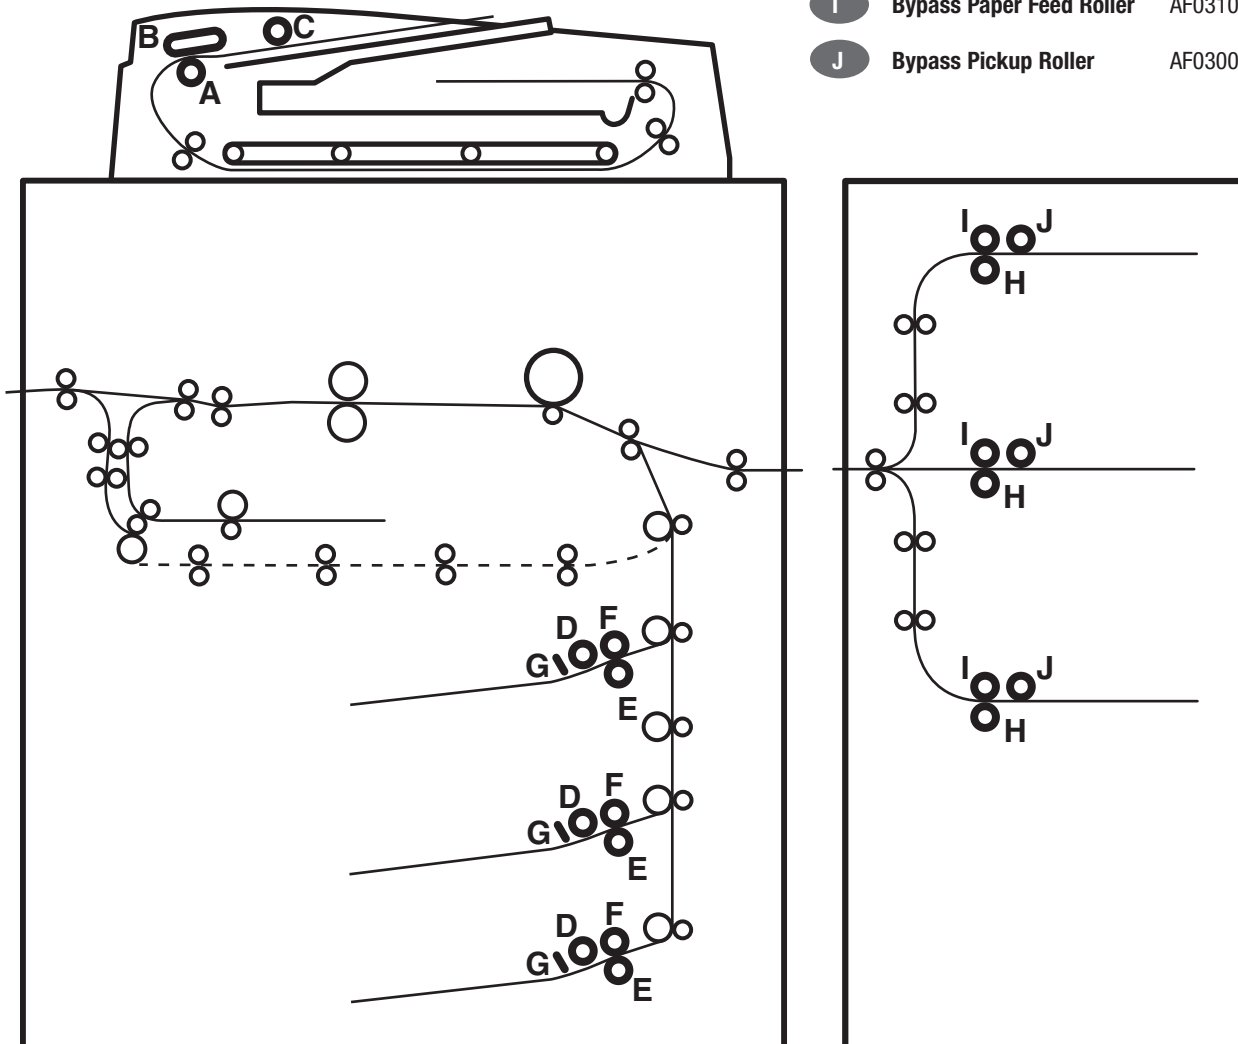

Aficio 850/1050/1085/1105 (with RT-42)

Gestetner 3285/32105/8502/10502
Savin 2085 DP/2105 DP/2585 DP/25105 DP

Description	OEM PN	Katun PN

A	Separation Roller	A6801671	22888
B	Paper Feed Belt	A8061295	17521
C	Paper Pickup Roller	A8061321	17775
D	Paper Pickup Roller	AF030040	20064
E	Separation Roller	AF032040	21389
F	Feed Roller	AF031040	20064
G	Bottom Plate Friction Pad	AF013005	19799
H	Bypass Lower Separation Roller	AF032041	21389
I	Bypass Paper Feed Roller	AF031041	20064
J	Bypass Pickup Roller	AF030041	20064