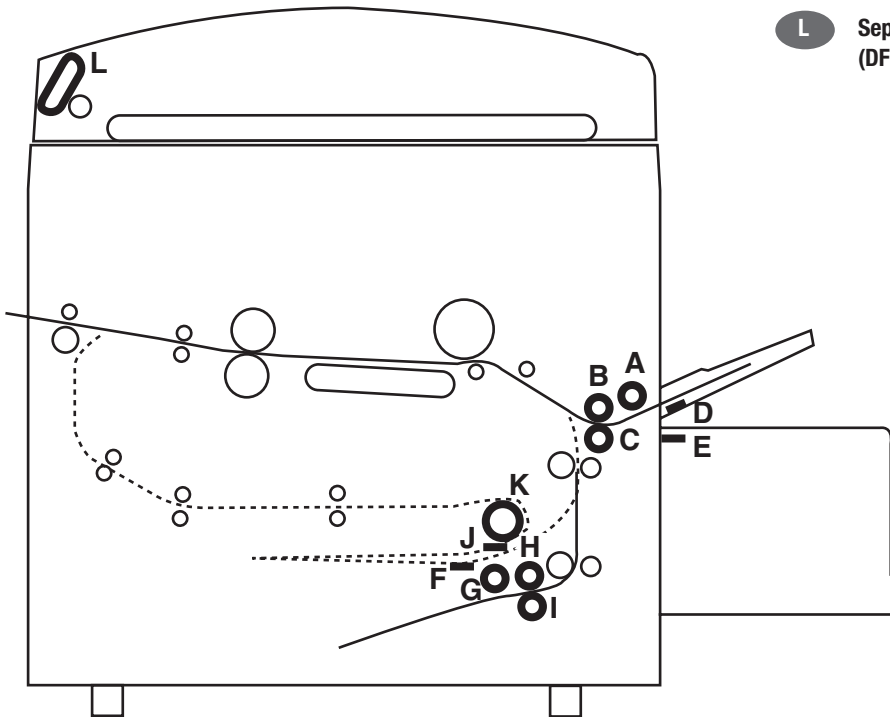

Ricoh FT-4027/4522/4527/5035/5535/5840 (with DF-61, DF-64, PS-280, or PS-290)

**Gestetner 2627/2822TD/2627TD/
2635/2635TD/2740TD
Savin 9027/9220DL/9027DL/
9035/9035DL/9400D**

Description	OEM PN	Katun PN
A Pickup Roller	AF030024	9692
B Feed Roller	AF031025	9692
C Separation Roller	AF032025	9692
D Friction Pad (FT-4622, 5840)	54472927	14401
E Friction Pad	A4212543	15507
F Bottom Plate Friction Pad	AF013003	15684
G Pickup Roller (PS-280, 290)	AF030025	13252
H Feed Roller (PS-280, 290)	AF031026	10496
I Separation Roller (PS-280, 290)	AF032027	13047
J Friction Pad	AF013004	16956
K Feed Roller	AF031024	17811
L Separation Belt (DF-61, 64)	A5481276	22258